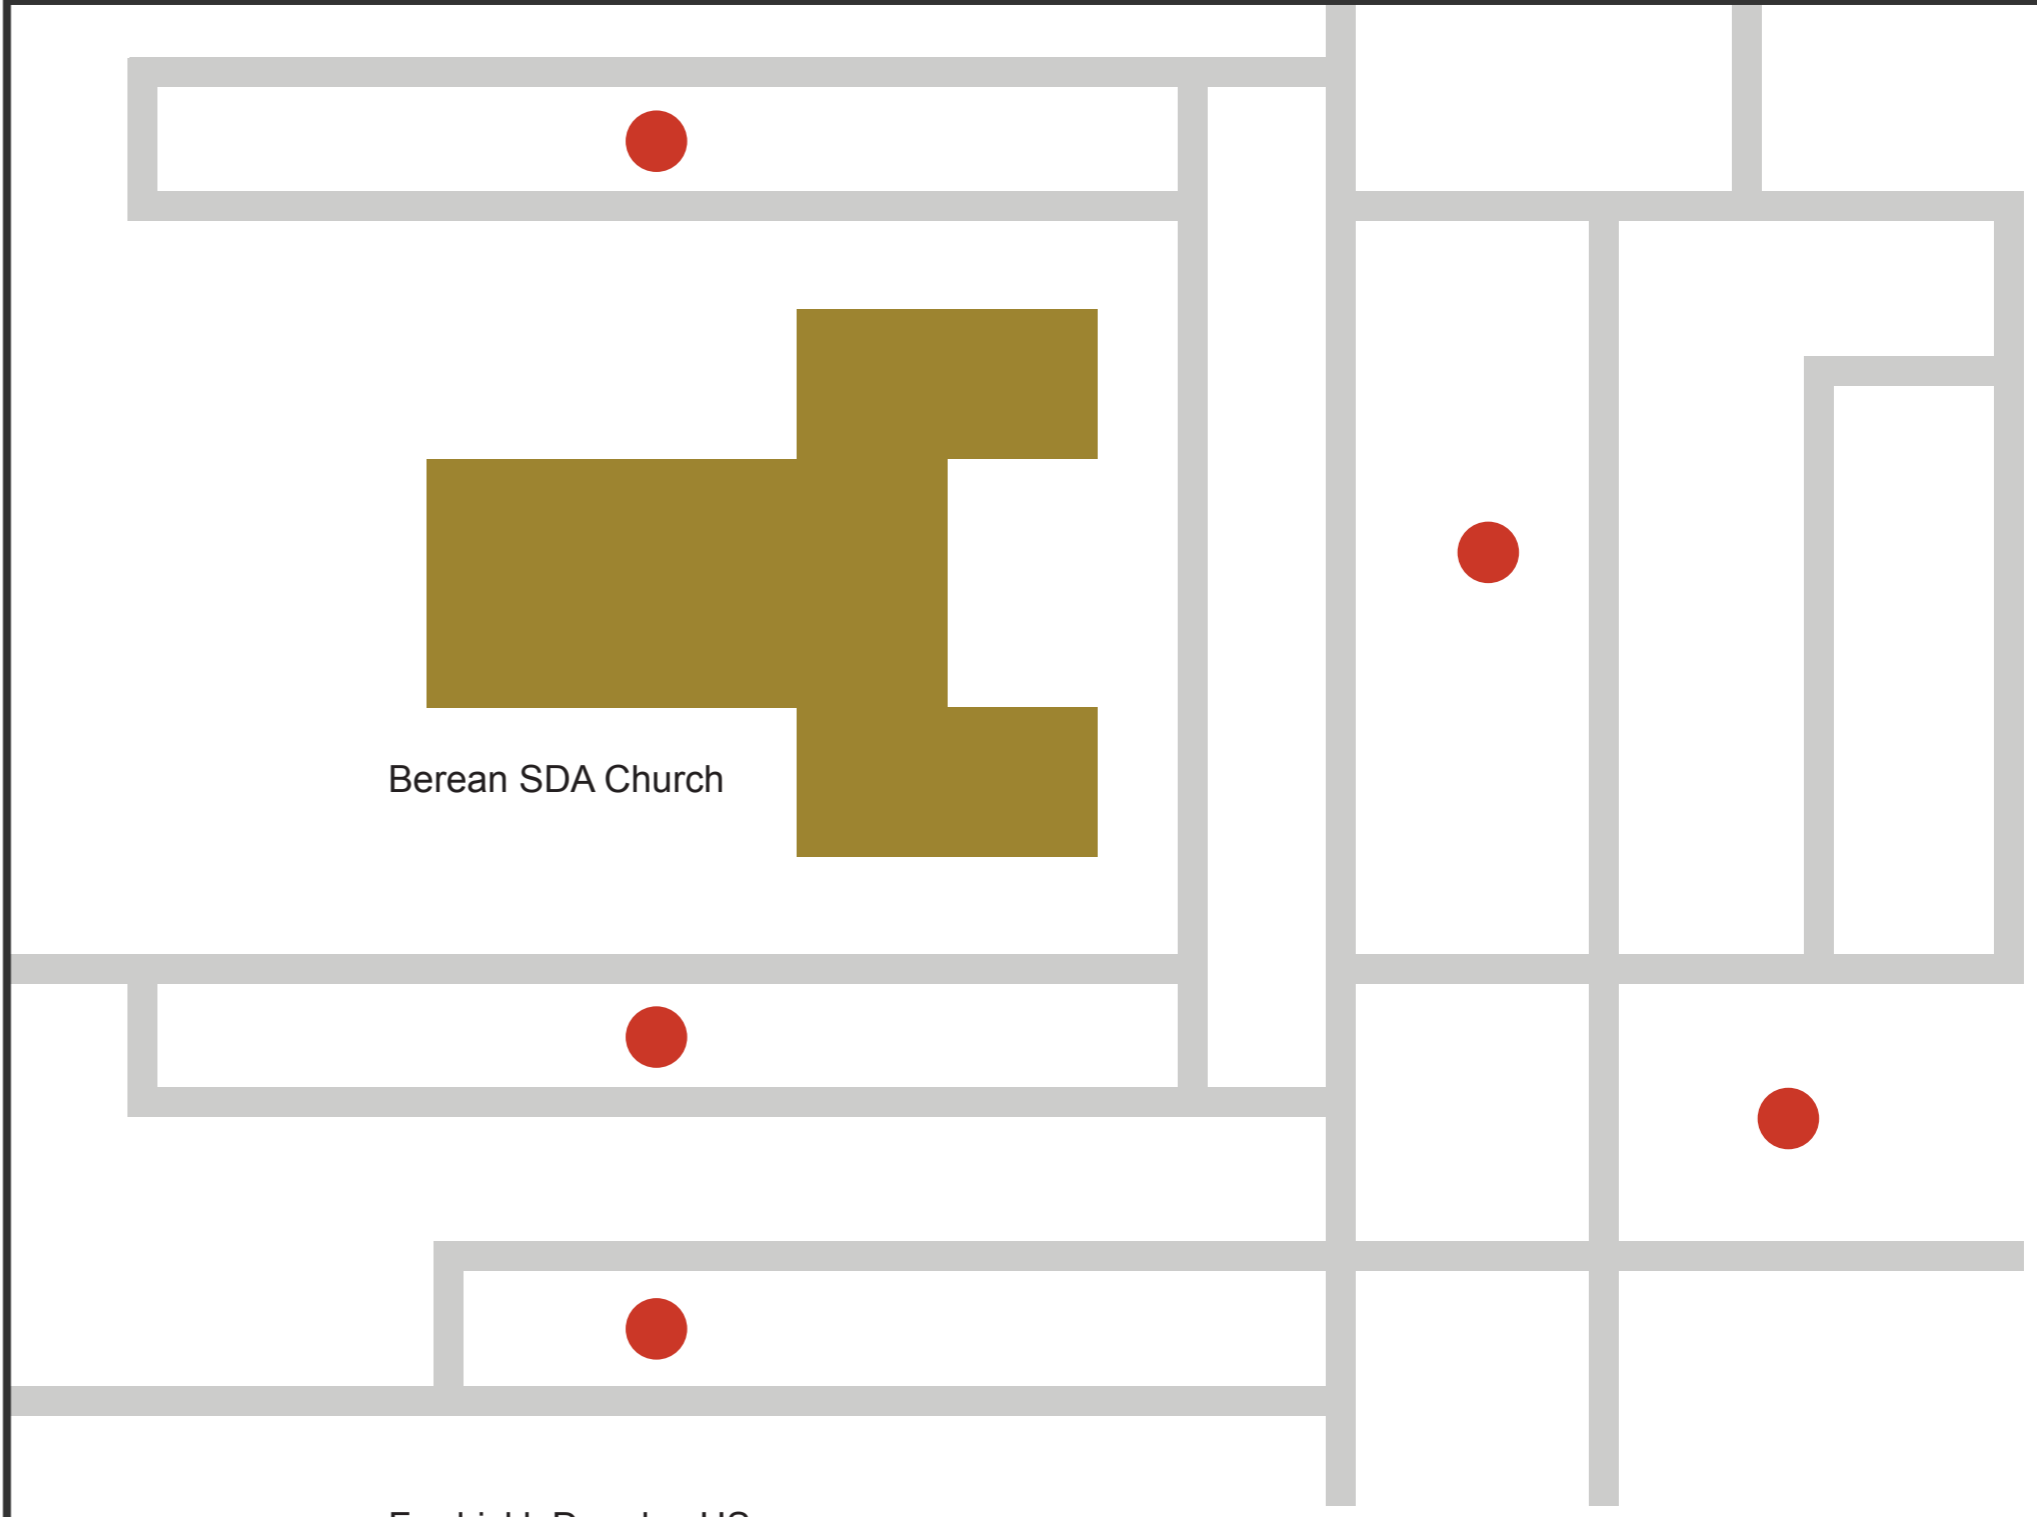

Collier Dr NW

Joseph E. Boone Blvd NW

Borean Campus Dr

Hamilton E. Holmes Dr

PARKING NEAR BEREAN CHURCH

Sometimes we run out of space to park in our main campus lot. There are some additional parking areas that can be used.

Nearby Parking